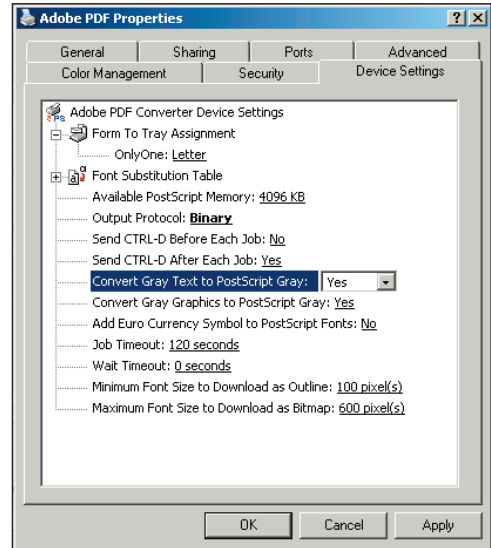

Customize Printer

Adobe PDF Properties / Device Settings

Print

Adobe PDF Settings