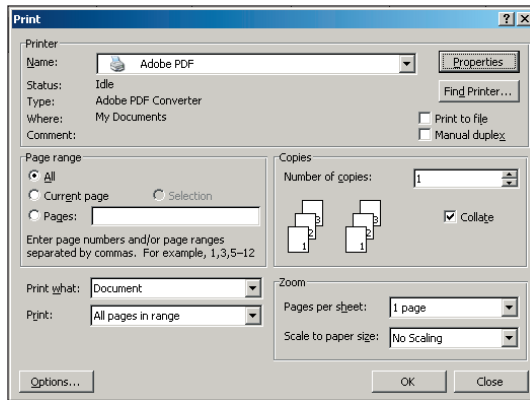

Customize Printer

Adobe PDF Properties / Device Settings

Print

Adobe PDF Settings