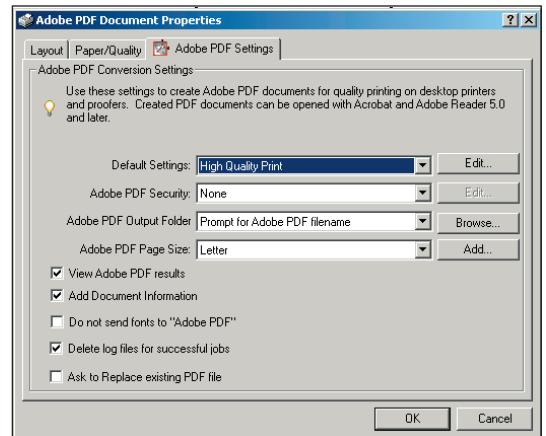

Customize Printer

Adobe PDF Properties / Device Settings

Print

Adobe PDF Settings