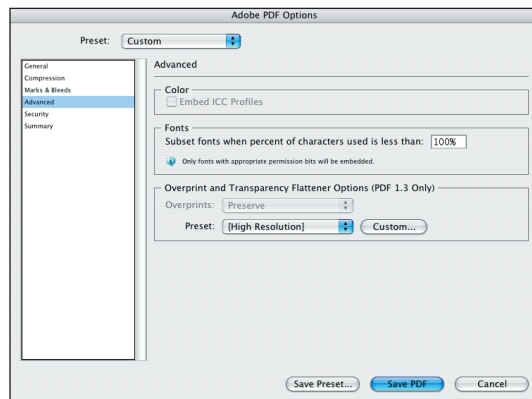

Save As

General

Compression

Marks & Bleeds

Advanced

Save Preset