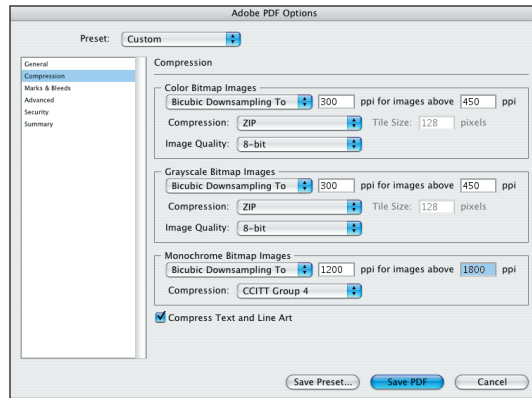

Save As

General

Compression

Marks & Bleeds

Advanced

Save Preset